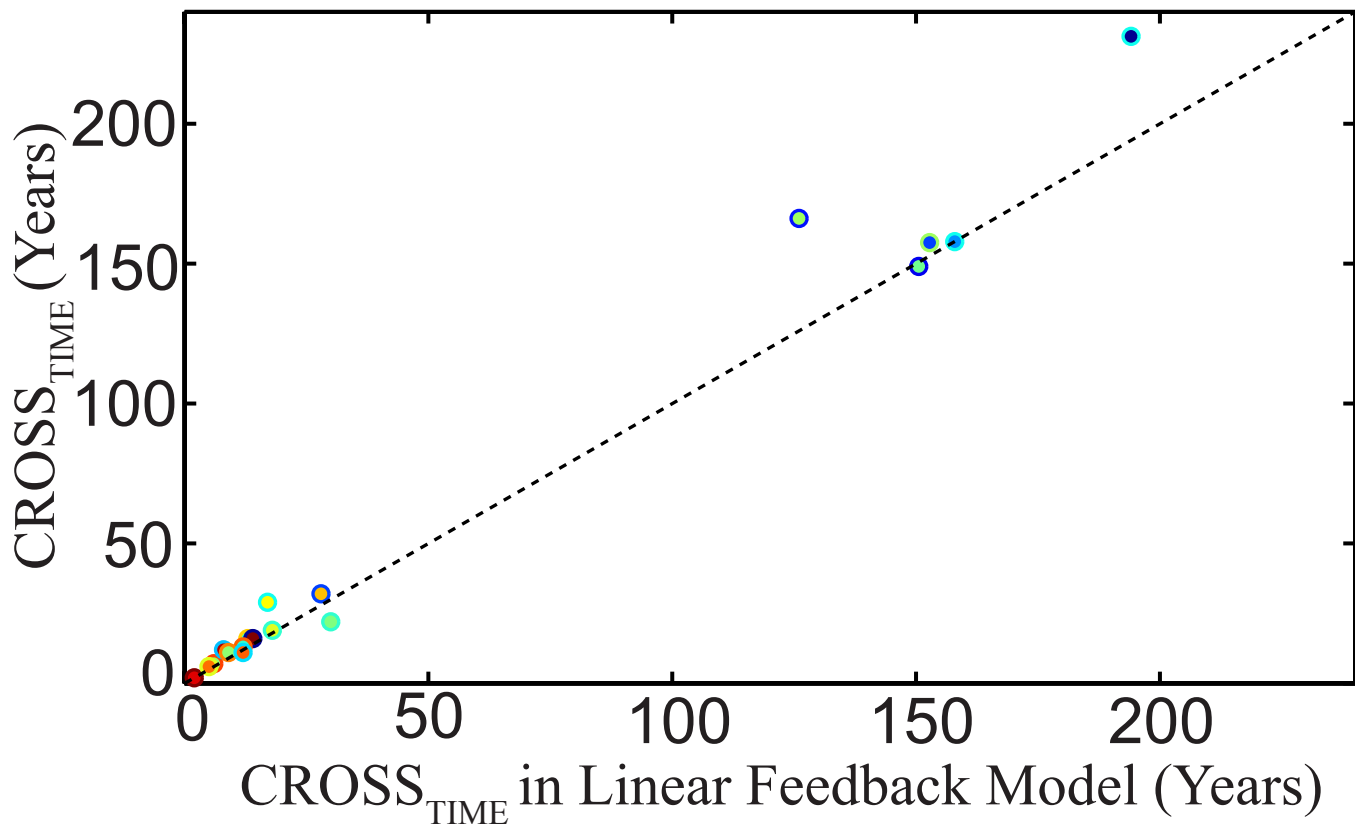

4XCO₂ CROSS_{TIME}

1%CO₂ Ramp SWEAR