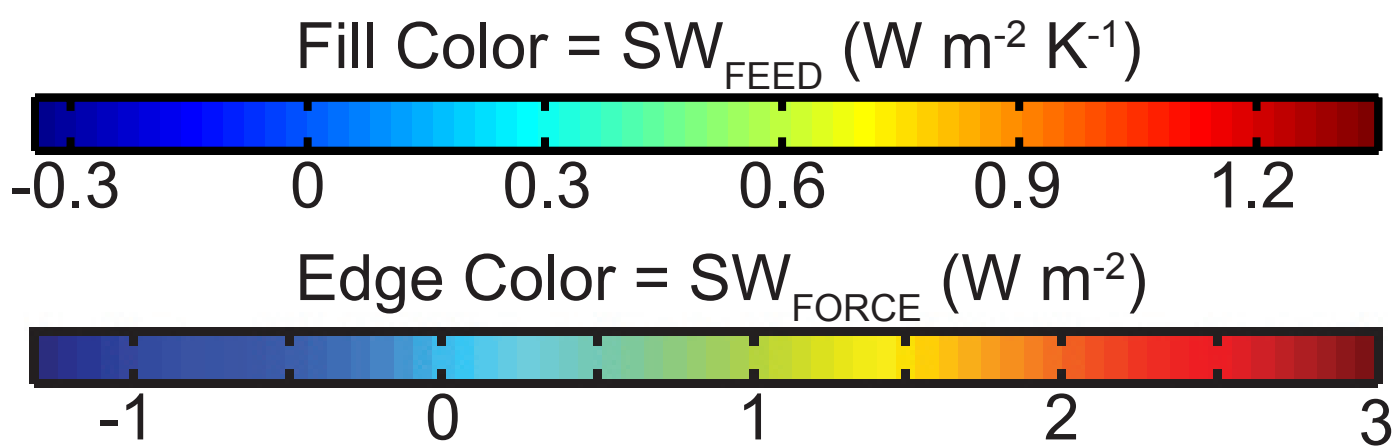

4XCO₂ CROSS_{TIME}

1%CO₂ Ramp SWEAR